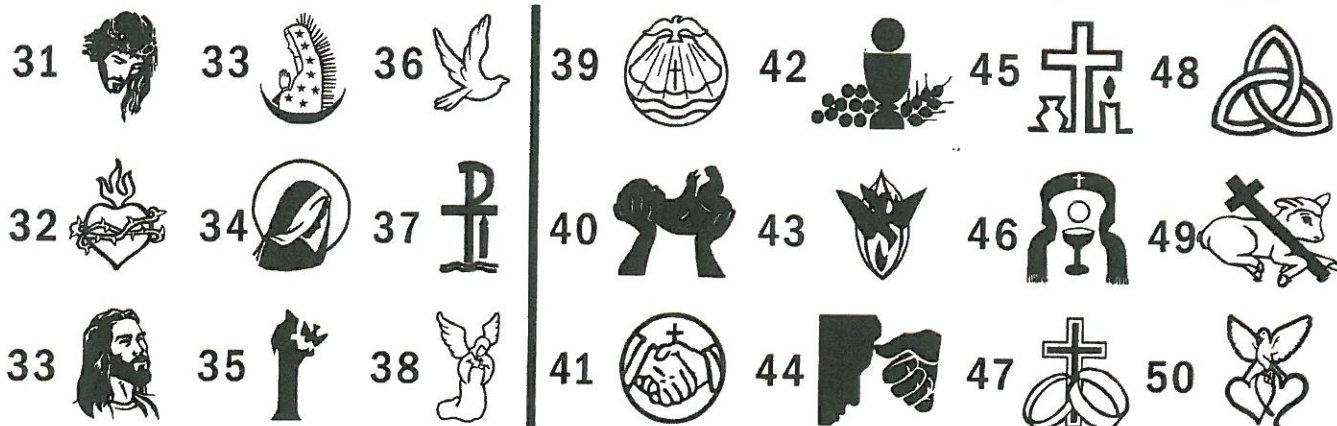

# COMMON ICONS

1		11		21		31	
2		12		22		32	
3		13		23		33	
4		14		24		34	
5		15		25		35	
6		16		26		36	
7		17		27		37	
8		18		28		38	
9		19		29		39	
10		20		30		40	

THE ABOVE ICONS TAKE UP 3 SPACES ON 2 LINES

## RELIGIOUS ICONS

TEXT MUST BE REDUCED WHEN ADDING ICONS TO THE ORDER.

All of the above icons take up 3 spaces on 2 lines,

The above 9 icons take up 4 spaces on 3 lines

The above 12 icons take up 6 spaces on 3 lines

The above 12 icons take up 10 spaces on 8 lines

## School Icons

These icons take 3 spaces on 2 lines,  
so allowances must be made in the text